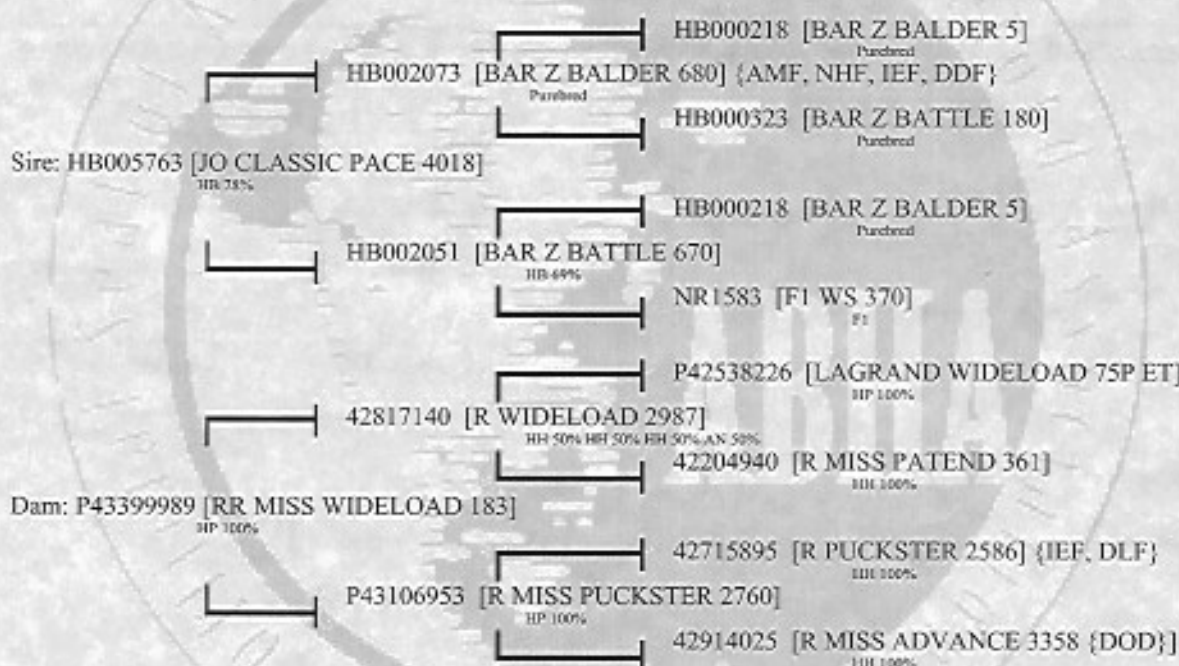

certificate of entry

American Black Hereford Record

This is to certify that the pedigree of

Issued Sep 06, 2017

REGISTRY # HB010424

CALVED Sep 17, 2016

SEX Bull

NAME RUN-A-WAY PACE 7D

Purebred

TATTOO RE

LE BH7D

HERD ID 7D

BREEDER NUMBERS

BREEDER GREG BEFUS

BEFUS1

DATE OF OWNERSHIP

PRESENT OWNER(S)

Sep 17, 2016

GREG BEFUS

BEFUS1

NAME: RUN-A-WAY PACE 7D		REGISTRY NO: HB010424										
PEDIGREE RELATIONSHIP	PRODUCTION RECORDS										MATERNAL RECORDS	
	CALVING EASE		BIRTH		WEANING		YEARLING		SCROTAL	C.E.	WEANING	
	SCORE	HERDS	WEIGHT	HERDS	WEIGHT	HERDS	WEIGHT	HERDS	CIRCUMFERENCE	HERDS	PROG	DAUGHTER
SUBJECT ANIMAL	1		77	# Contorps 3			# Contorps					
SUBJECT ANIMALS PROGENY												
SIRE'S PROGENY	1.0	1	74.3	1								
DAMS PROGENY	1.0	1	77.0	1								
EPD/ACC	BIRTH WEIGHT	WEAN WEIGHT	MAT MILK	MAT M&G	SCROTAL CIRCUM	YEARLING WEIGHT	ADDITIONAL INFORMATION					
SUBJECT ANIMAL	0.86	40.09	24.64	44.69		70.01	RUPS/D	Folled				
SIRE	0.41	26.18	21.27	34.36		51.82	COLOR	Black				
DAM	0.26	0.29	0.05			0.22	FRAME SCORE	Single				
PATERNAL GRANDSIRE	0.60	28.22	22.85	36.94		55.72	BIRTH TYPE					
MATERNAL GRANDSIRE	0.62	0.50	0.08			0.48	WEANING MGT CODE					
							YEARLING MGT CODE					