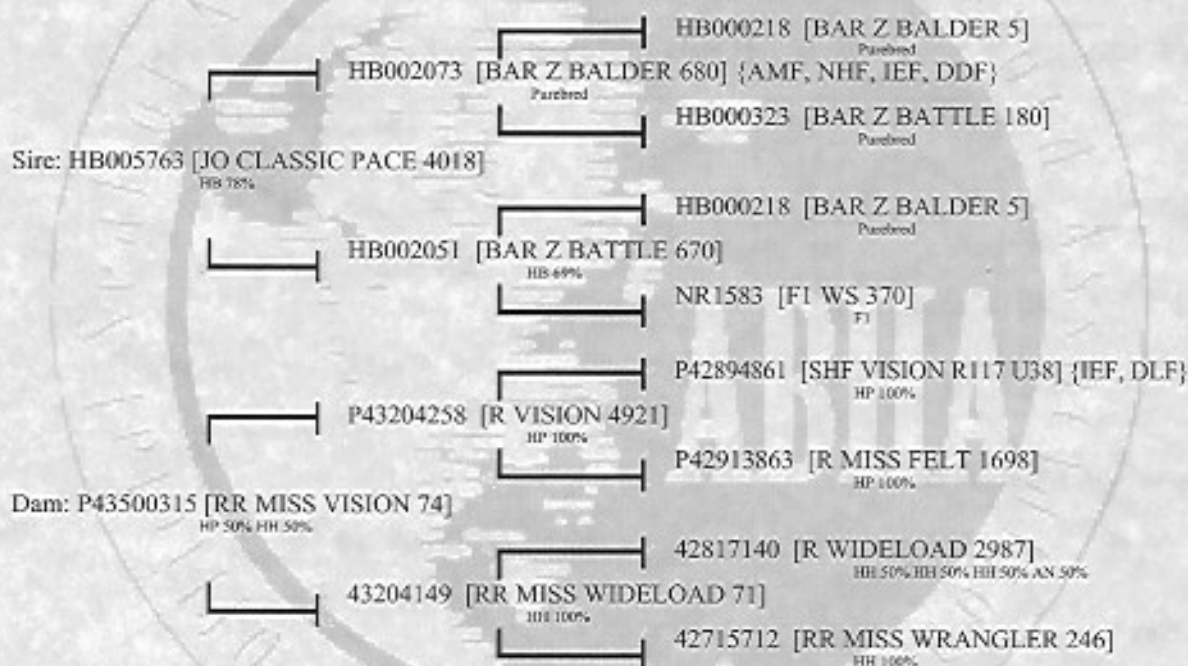

American Black Hereford Record

This is to certify that the pedigree of

Issued Sep 06, 2017

REGISTRY # HB010423

CALVED Sep 12, 2016

SEX Bull

NAME PRAIRIE PACE 6D

Purebred

TATTOO RE:

LE: BH6D

HERD ID 6D

BREEDER NUMBERS

BREEDER GREG BEFUS

BEFUS1

DATE OF OWNERSHIP

PRESENT OWNER(S)

BEFUS1

Sep 12, 2016

GREG BEFUS